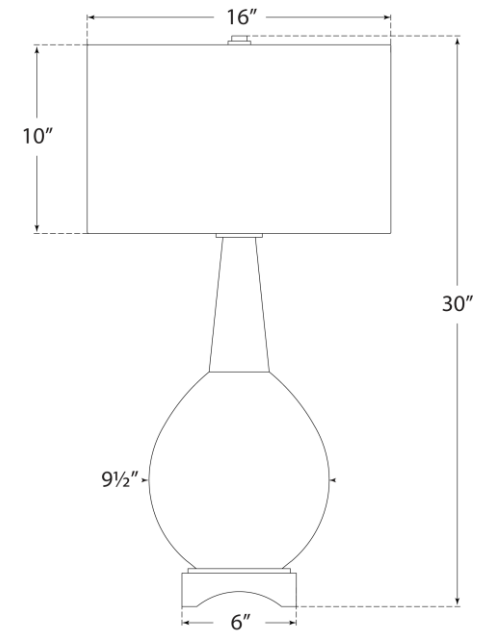

SPEC SHEET

Antoine Large Table Lamp

Item # JN 3605IVO-L

Designer: Julie Neill

Height: 30"

Width: 16"

Base: 6" Square

Finishes: IVO, MBB, PLB

Shade Treatments: L

Shade Details: 16" x 16" x 10"

Socket: E26 Dimmer

Wattage: 100 A

Note: Reactive Ceramic Glazes Will Vary in Color and Texture

Front View